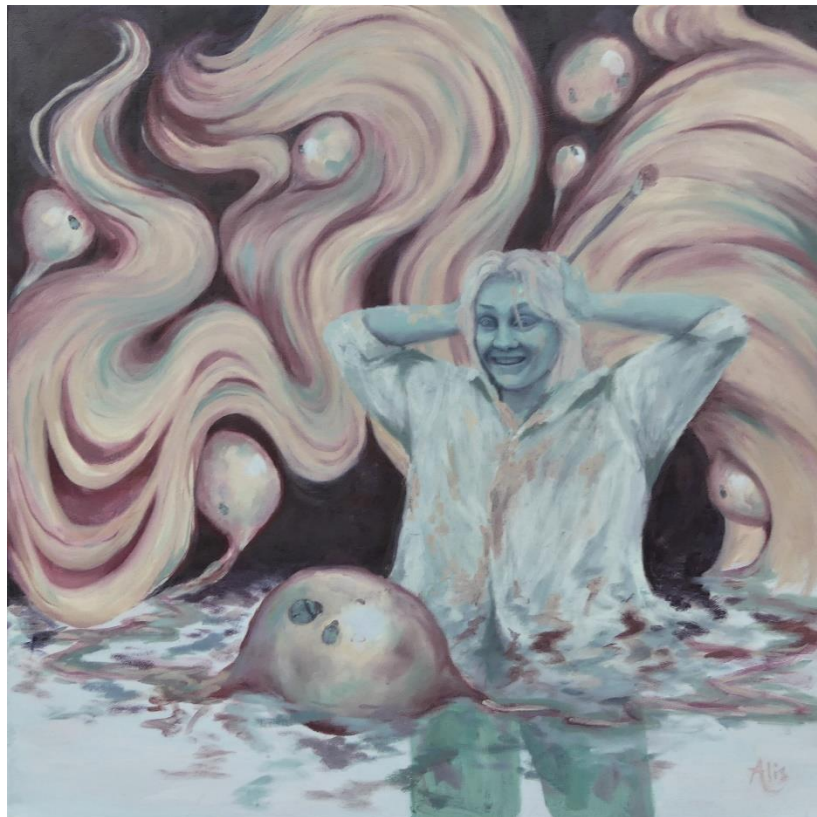

art students at Eastwood Collegiate Institute to engage with a professional gallery in their community and learn how to plan and execute an exhibition. Join us for a virtual opening reception on Thursday, January 20 at 7pm, students will be in attendance to share more details about their works.

Working at the intersection of materiality and consciousness, each artist created immersive and thoughtful works, which challenged and explored the boundaries of the surface—both physically and subjectively. Artists explored material, process, and technique to render artworks that thoughtfully use sanding, layering, stitching, and folding, all intended to draw focus to the dynamic potential of the surface.

Indicative of the spirit of our current reality, *Surface Tension* brings together works that wrestle with the tensions of a global pandemic, widespread social unrest, natural disasters, and an uncertain future.

Please join us for the virtual opening reception on Thursday, January 20 at 7pm.

Alis Dychuck, *Fruits of my labour*, Oil and acrylic on canvas, 2021. Image courtesy of the artist.

About Homer Watson House & Gallery:

Homer Watson House & Gallery is the homestead of Homer Watson, Canada's first internationally recognized landscape artist (1855-1936). In 1980, the house and surrounding three-acre property were designated under the Ontario Heritage Act as being of architectural